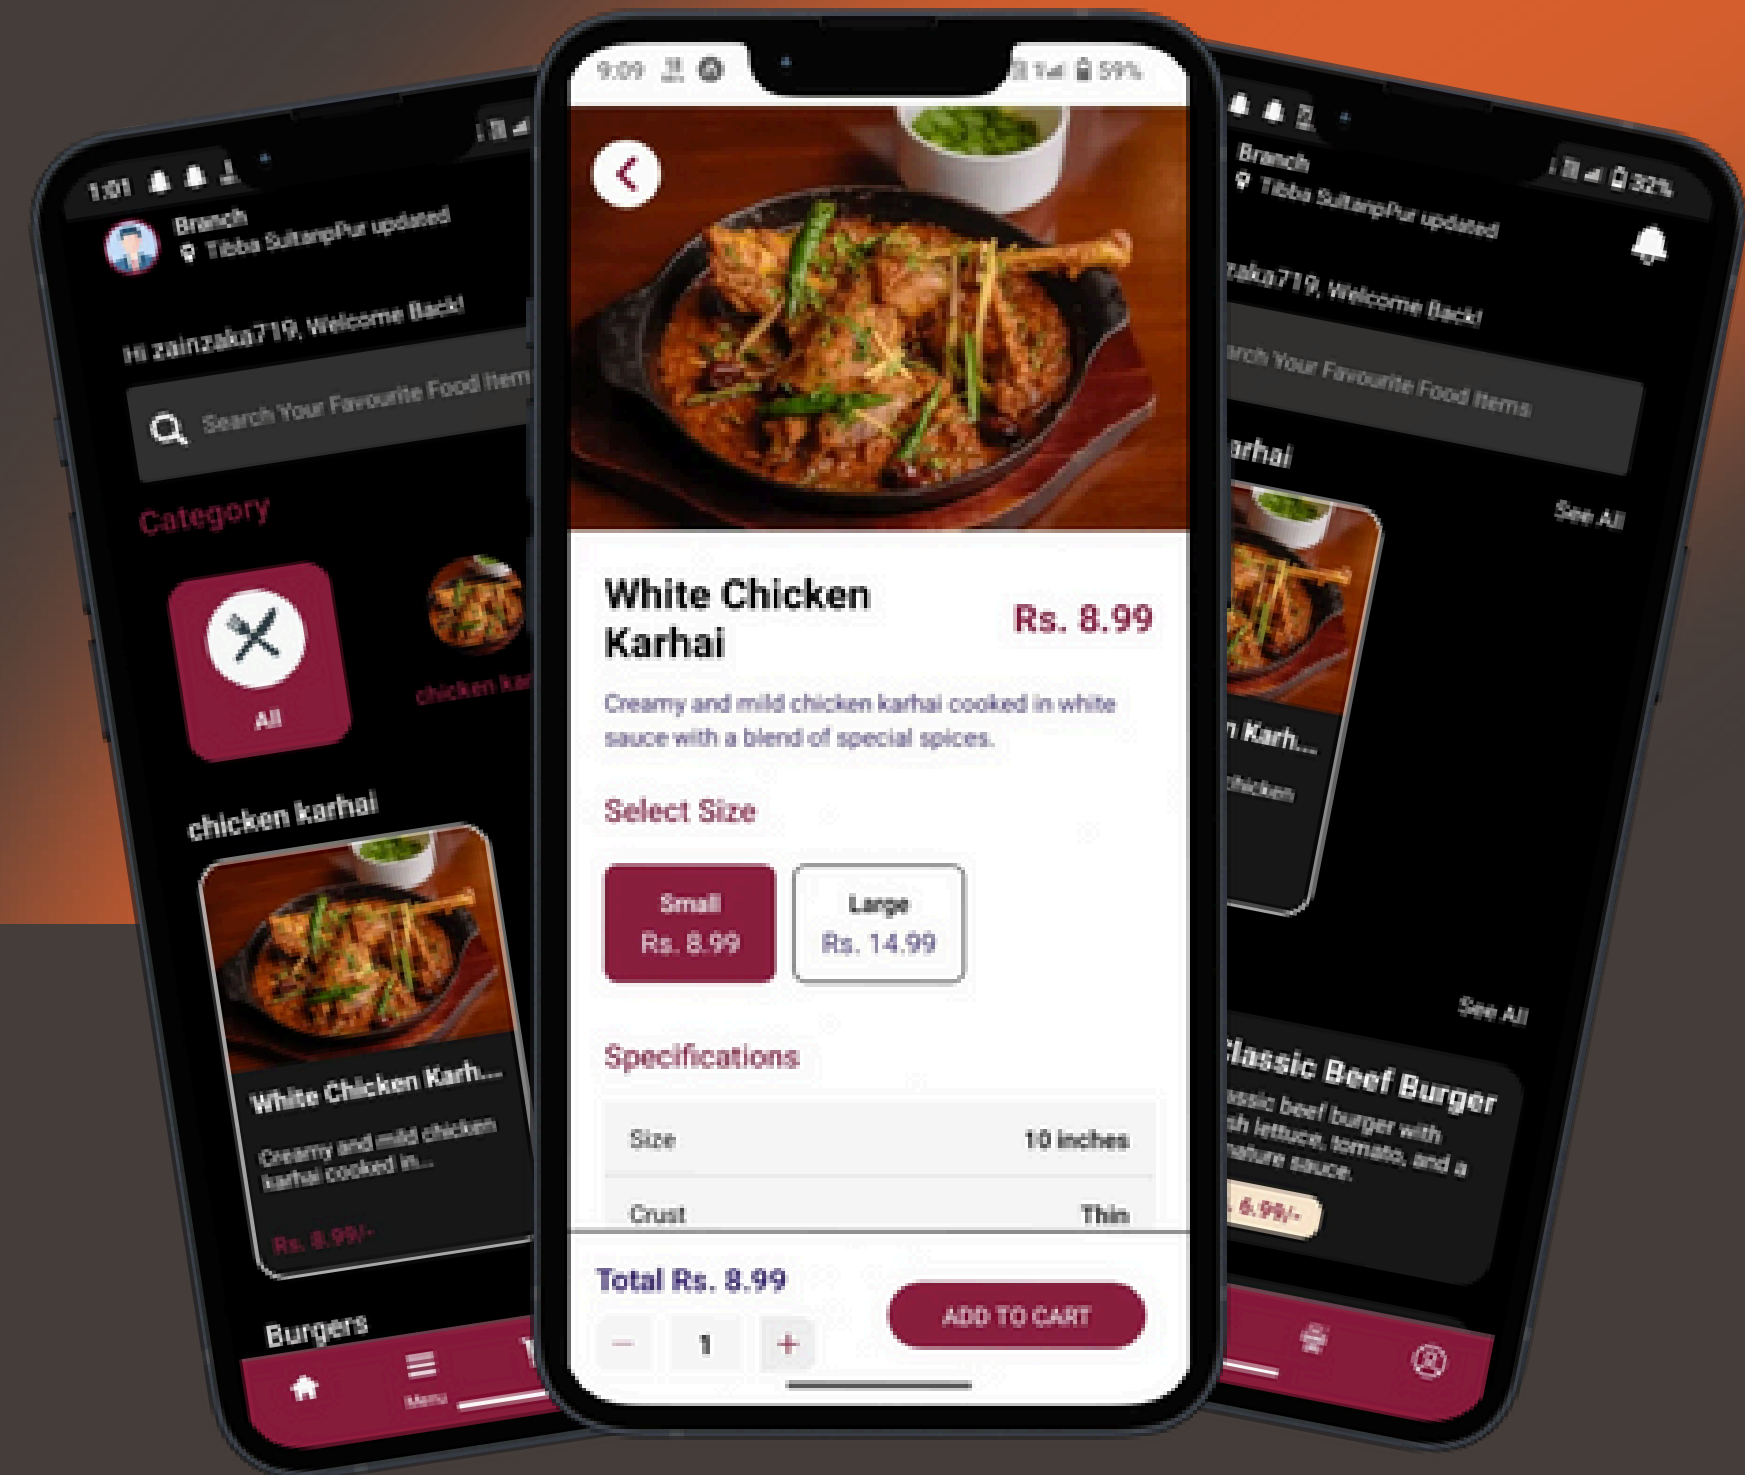

Introducing FoodApp - Your Complete Food Delivery Solution

For Startups, Restaurants, And Entrepreneurs, Modern, Full-Featured, Beautifully crafted.

Note : Explore the Admin Panel! Get Demo Credentials in the **Description**

Scan & Download Expo

Contact Us

✉ info@process.com.pk

☎ +92 340 7313709

🌐 www.process.com.pk