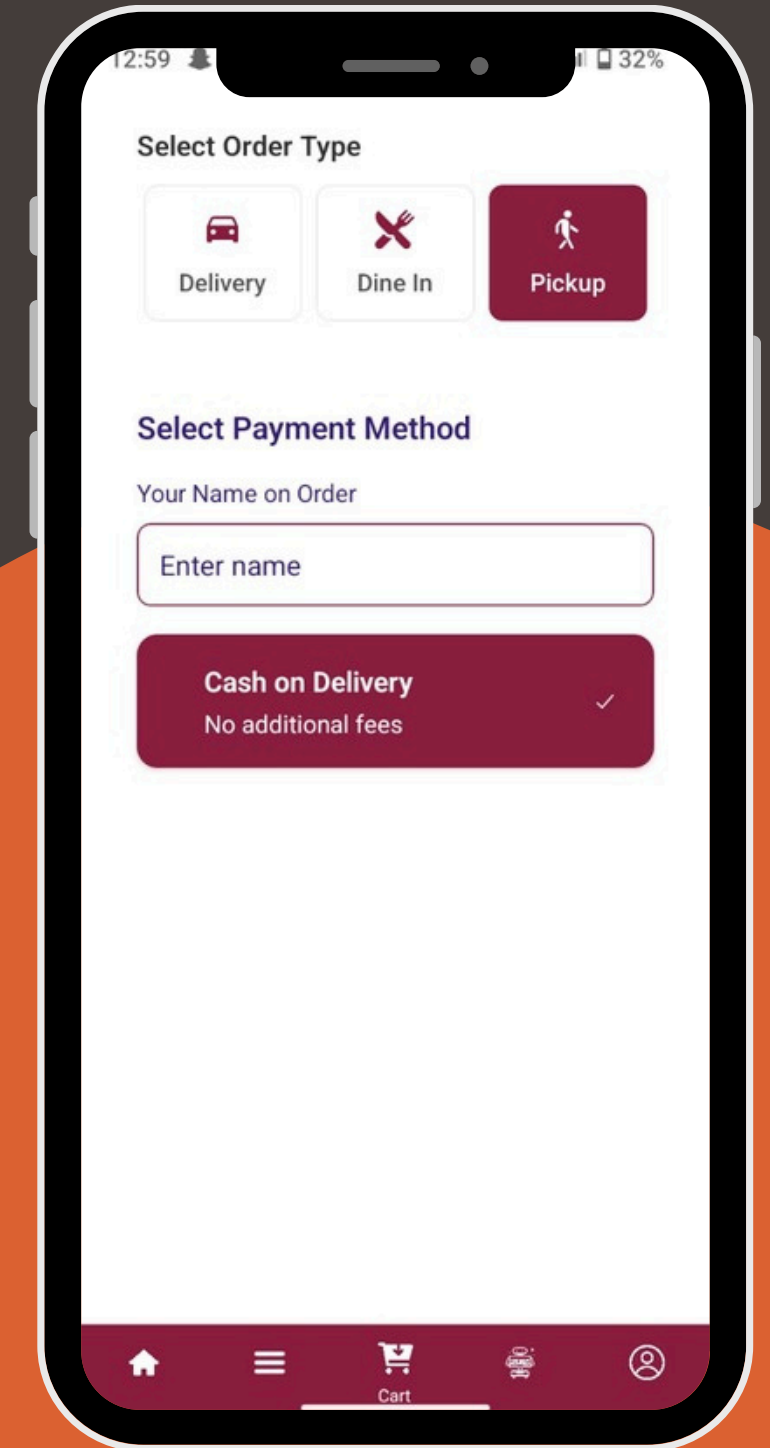

# Order Management

Track your orders in real-time with live status updates from "Preparing" to "Delivered". Comprehensive order history with detailed views and review capabilities. Stay informed every step of the way with our intelligent order management system.

# Delivery Options

Choose your preferred way to receive your order! Optimized interfaces for both delivery and pickup options with live tracking for delivery orders and easy pickup scheduling.

Scan & Download Expo