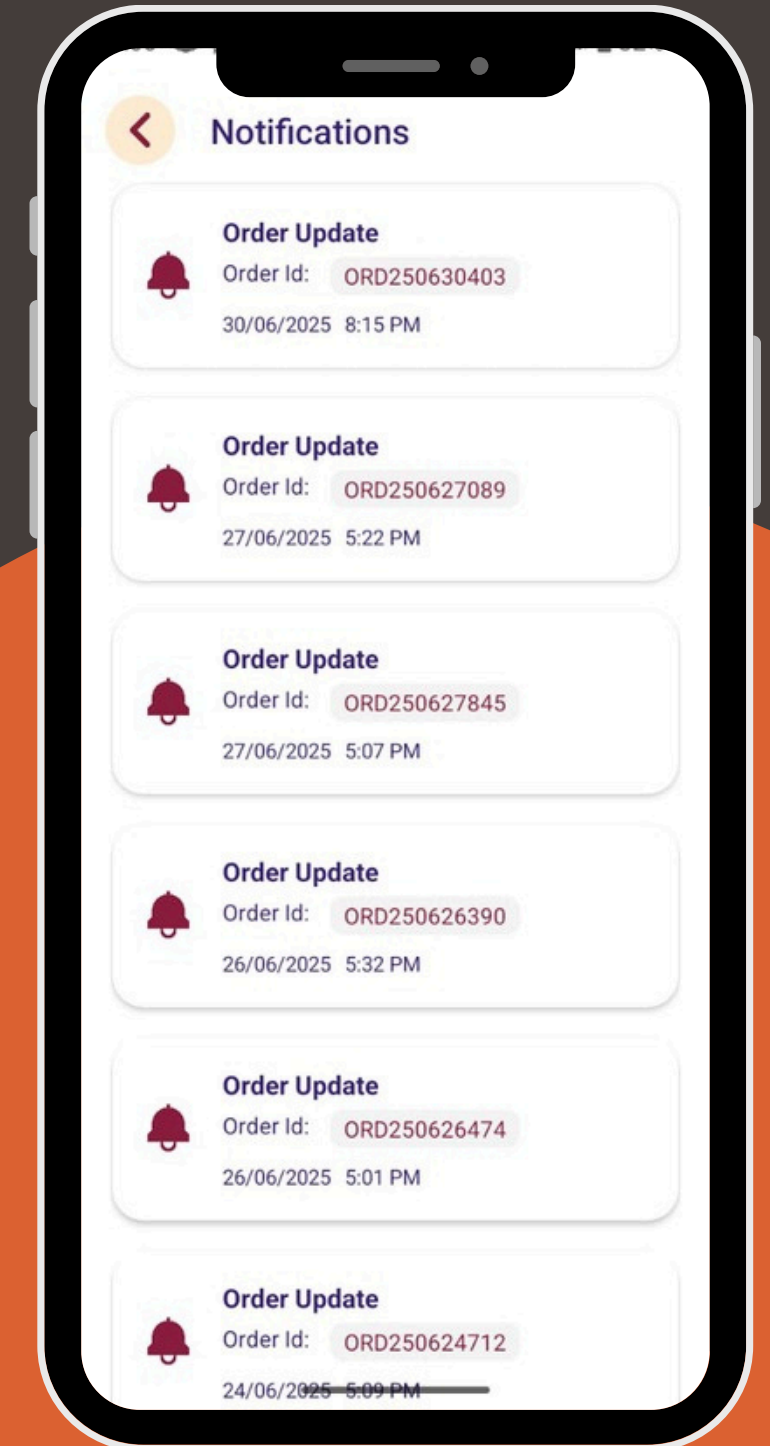

Scan & Download Expo

Contact Us

 [info@process.com.pk](mailto:info@process.com.pk)

 +92 340 7313709

 [www.process.com.pk](http://www.process.com.pk)

Dark Mode

Light Mode

# Dining & Notifications

Whether dining in or ordering out, our intuitive interface handles it all. Stay updated with intelligent push notifications for order updates, deals, and status changes.

Scan & Download Expo