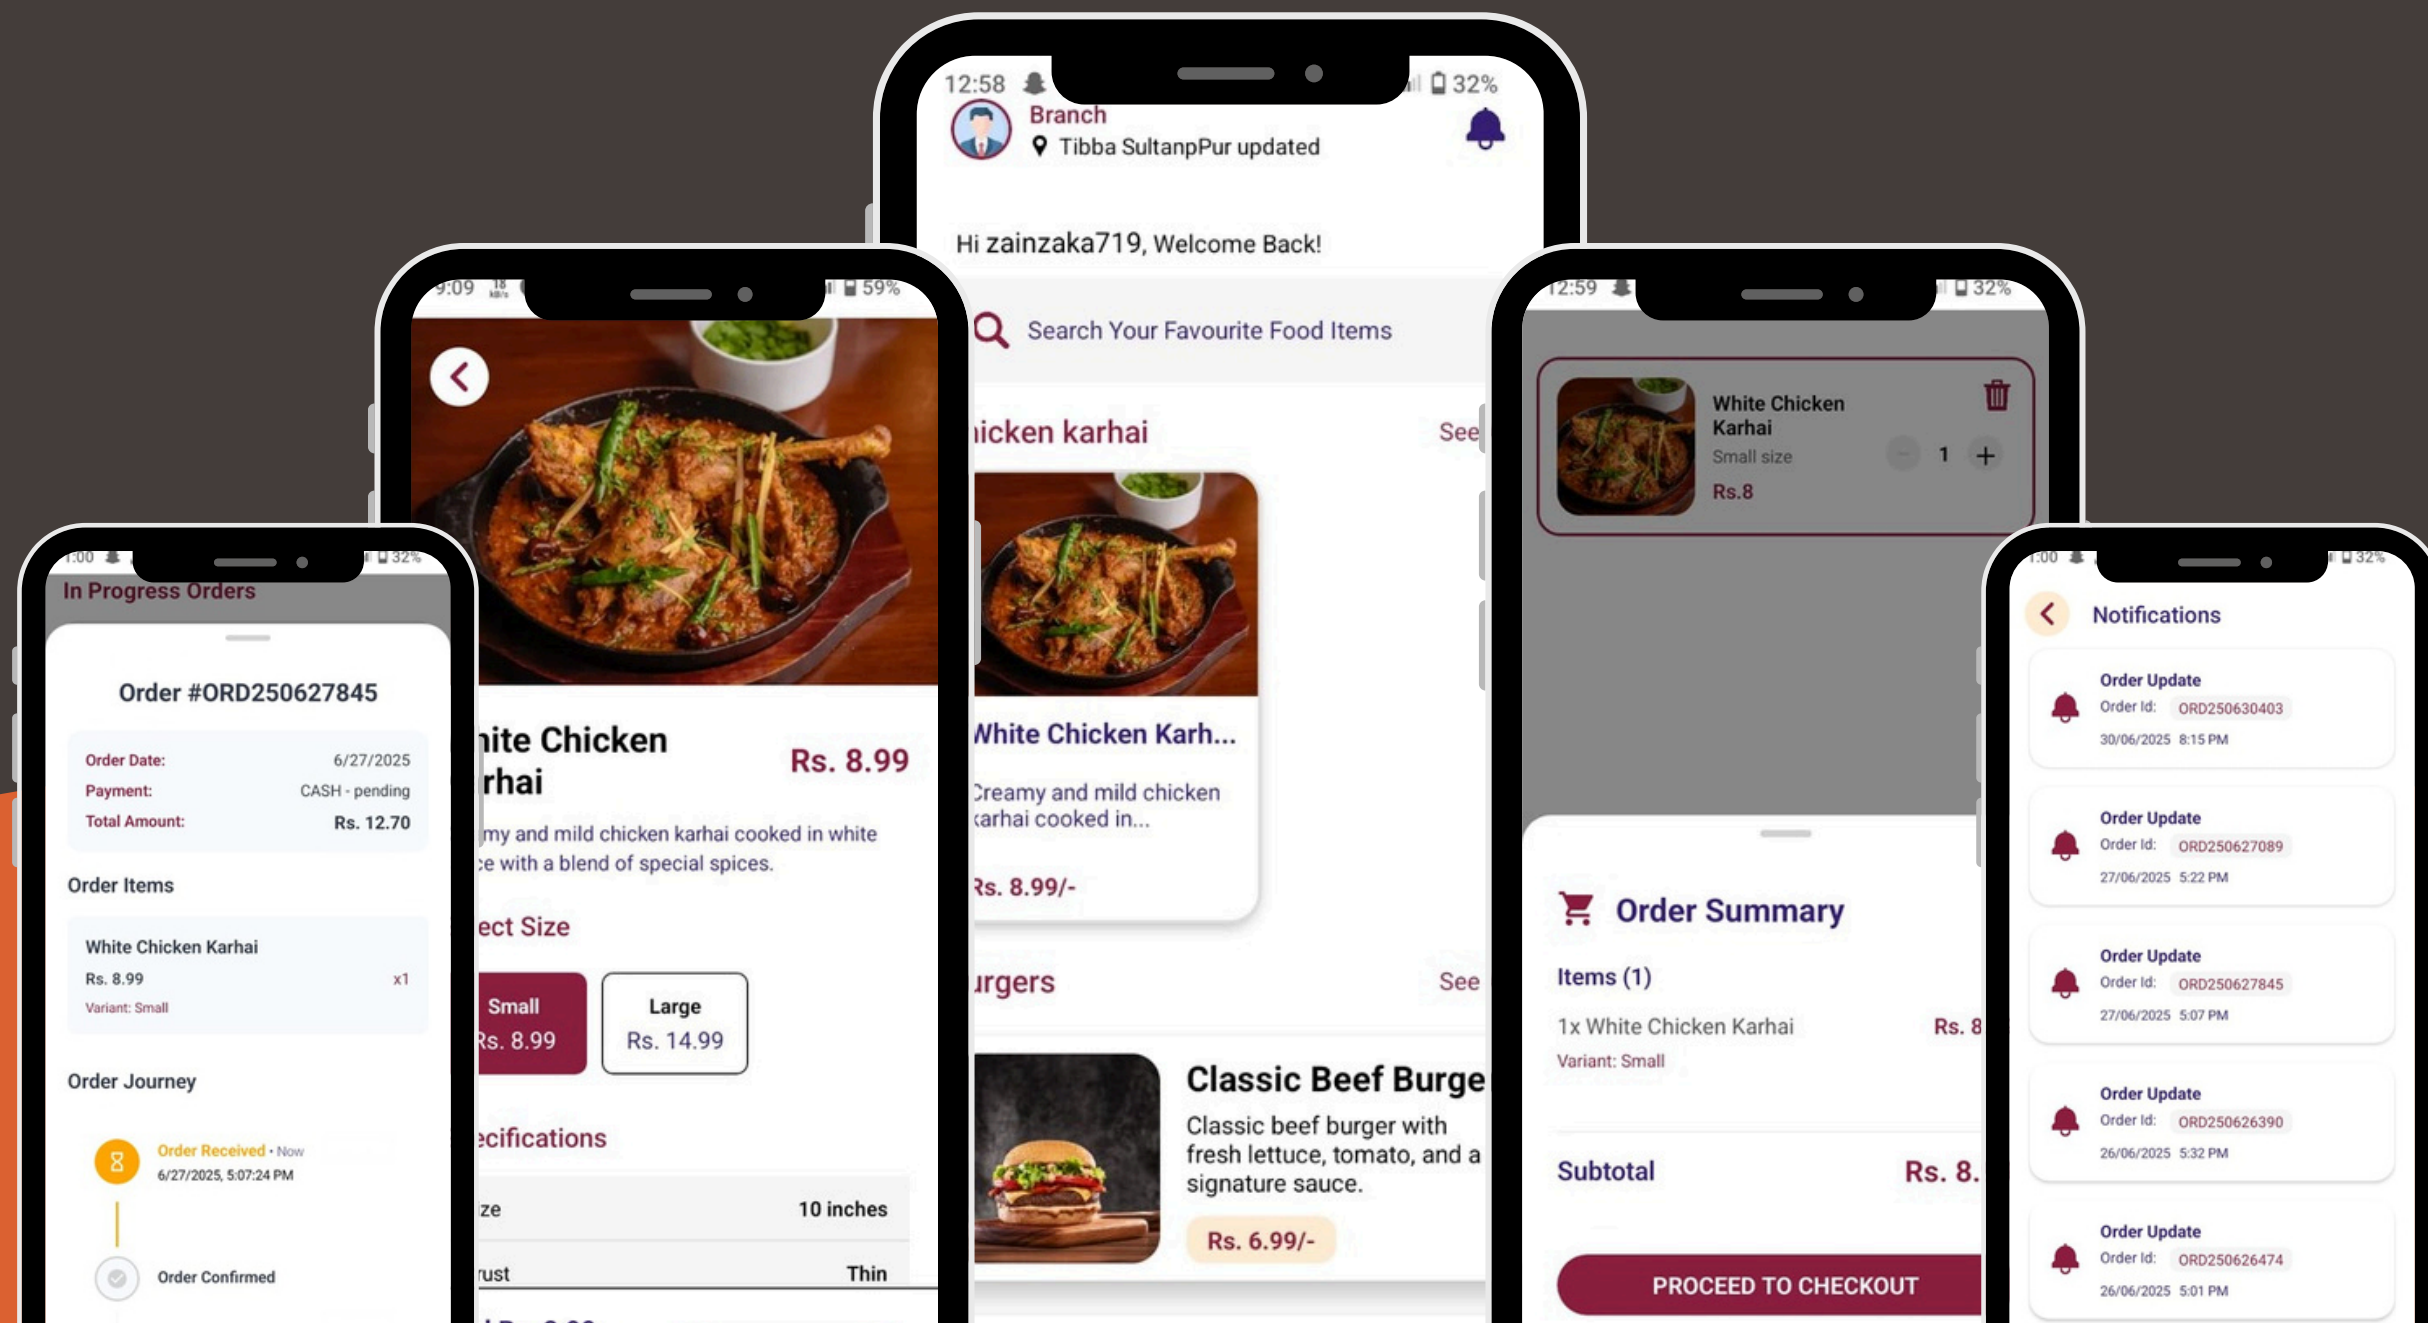

Contact Us

info@process.com.pk

+92 340 7313709

www.process.com.pk