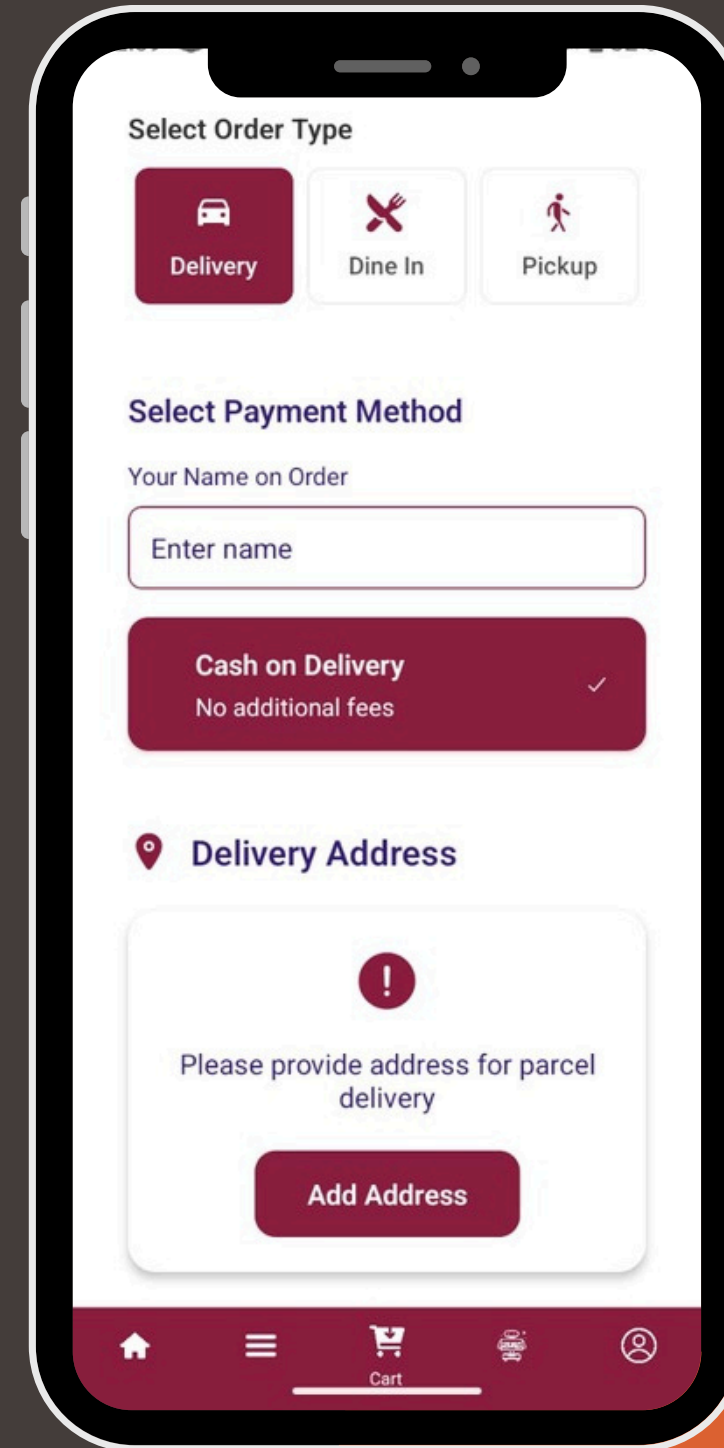

# Order Management

Track your orders in real-time with live status updates from "Preparing" to "Delivered". Comprehensive order history with detailed views and review capabilities. Stay informed every step of the way with our intelligent order management system.

# Delivery Options

Choose your preferred way to receive your order! Optimized interfaces for both delivery and pickup options with live tracking for delivery orders and easy pickup scheduling.

Scan & Download Expo