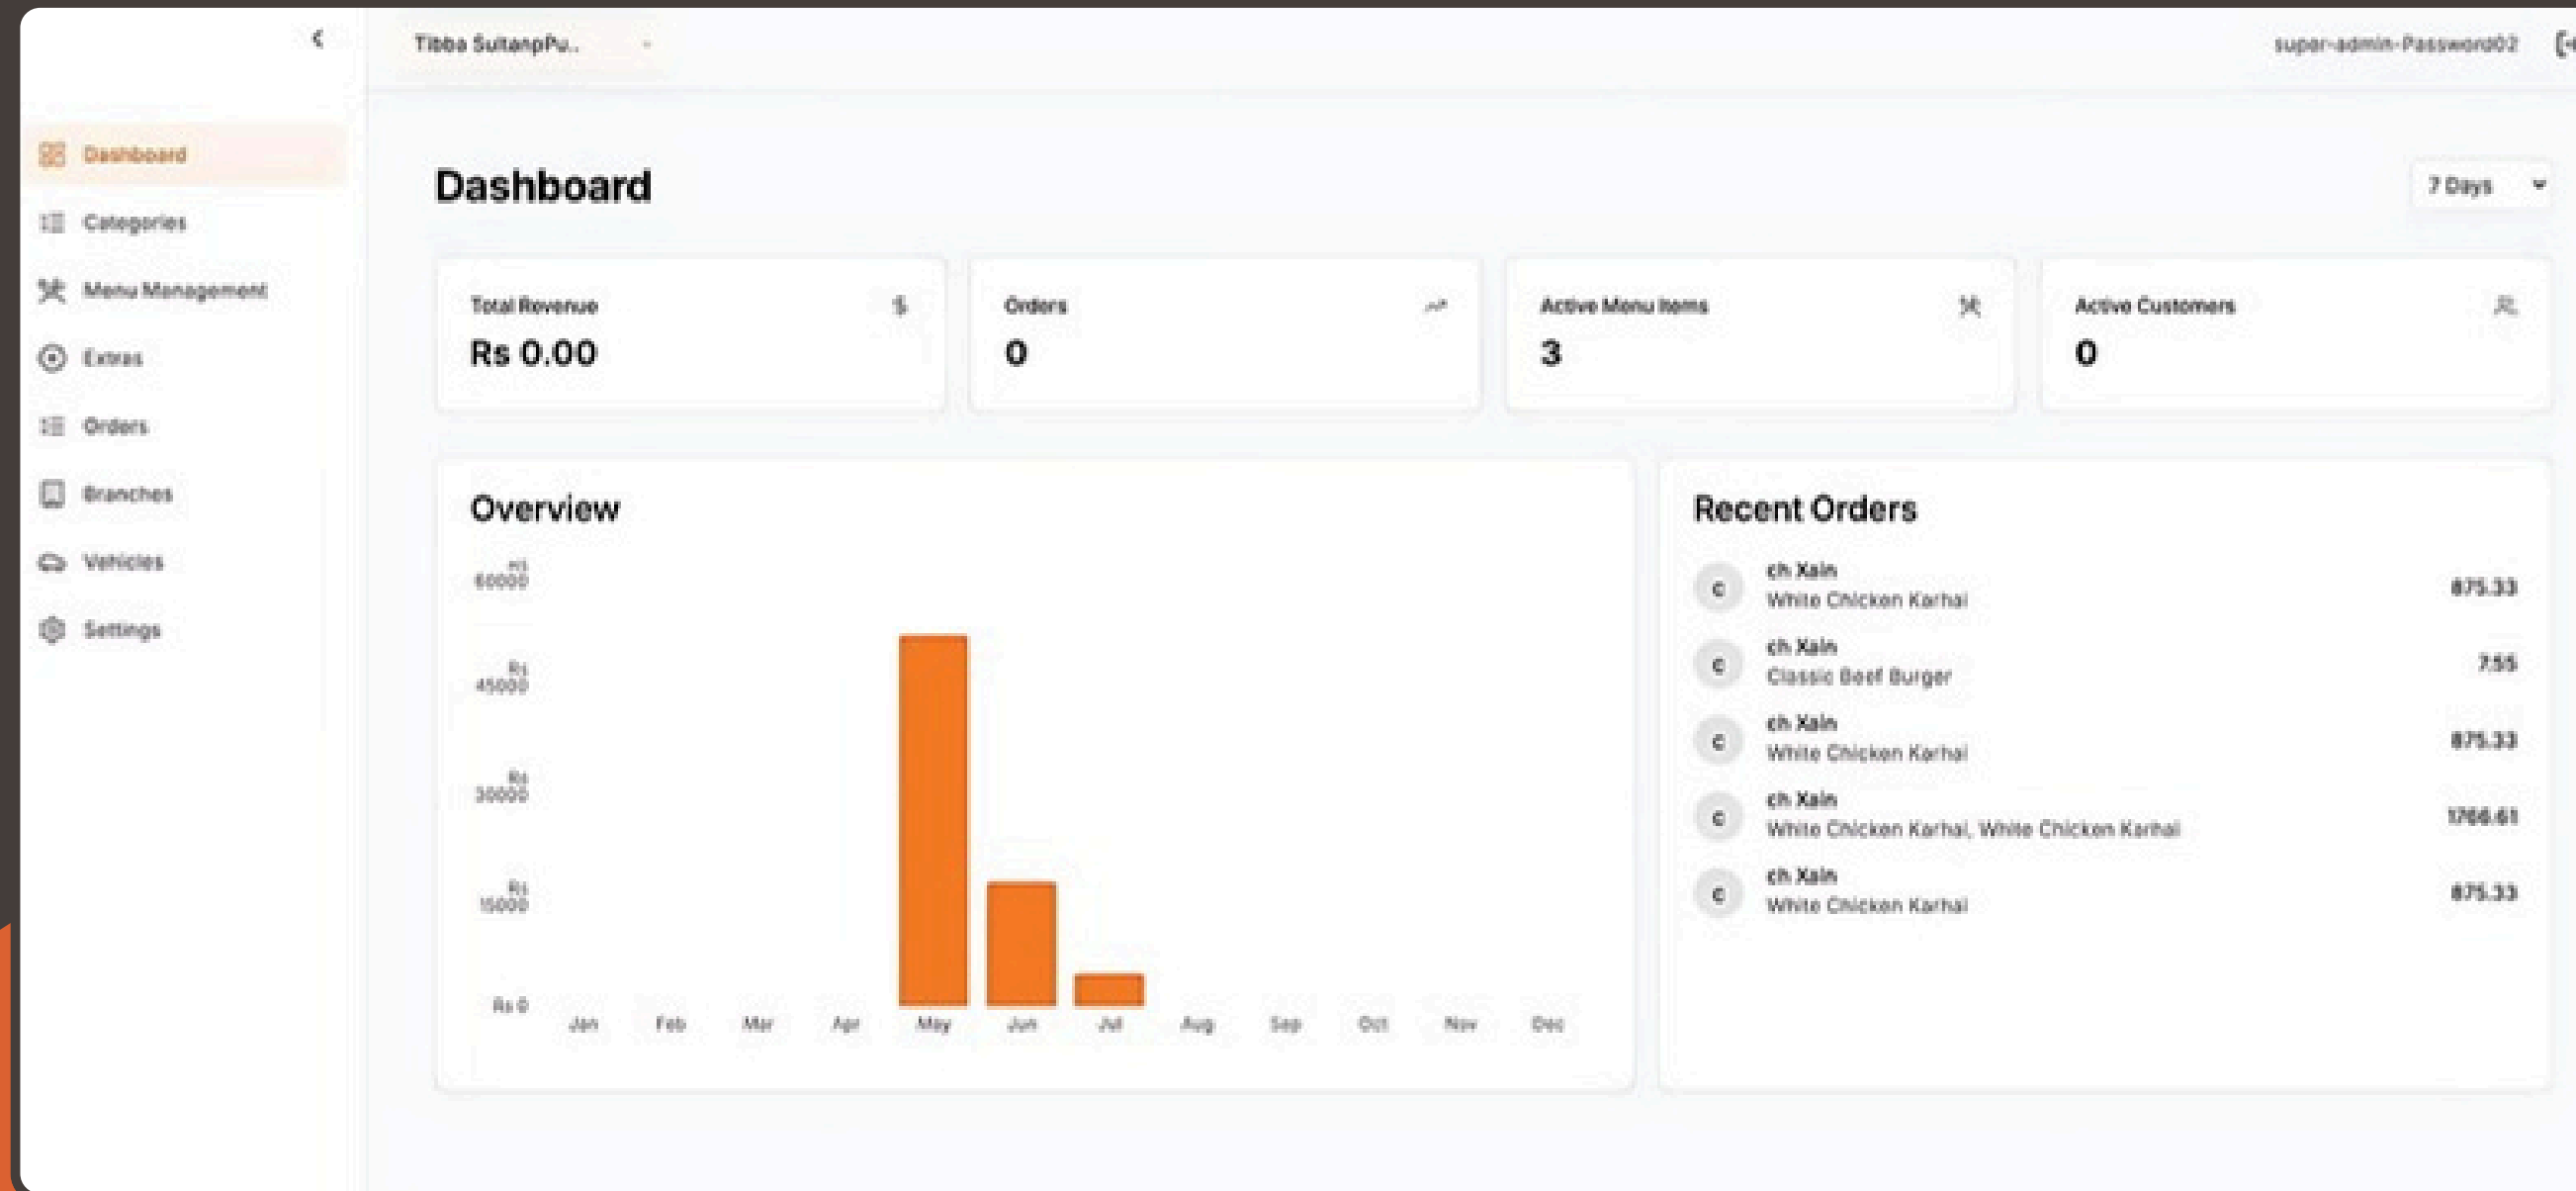

# Admin Panel

Take complete control with our comprehensive admin dashboard. Monitor orders, manage inventory, track sales, and oversee your entire restaurant operation from one centralized, professional-grade management interface. Built for restaurant owners who demand excellence.

# Admin Dashboard

Take complete control with our comprehensive admin dashboard. Monitor orders, manage inventory, track sales, and oversee your entire restaurant operation from one centralized, professional-grade management interface.