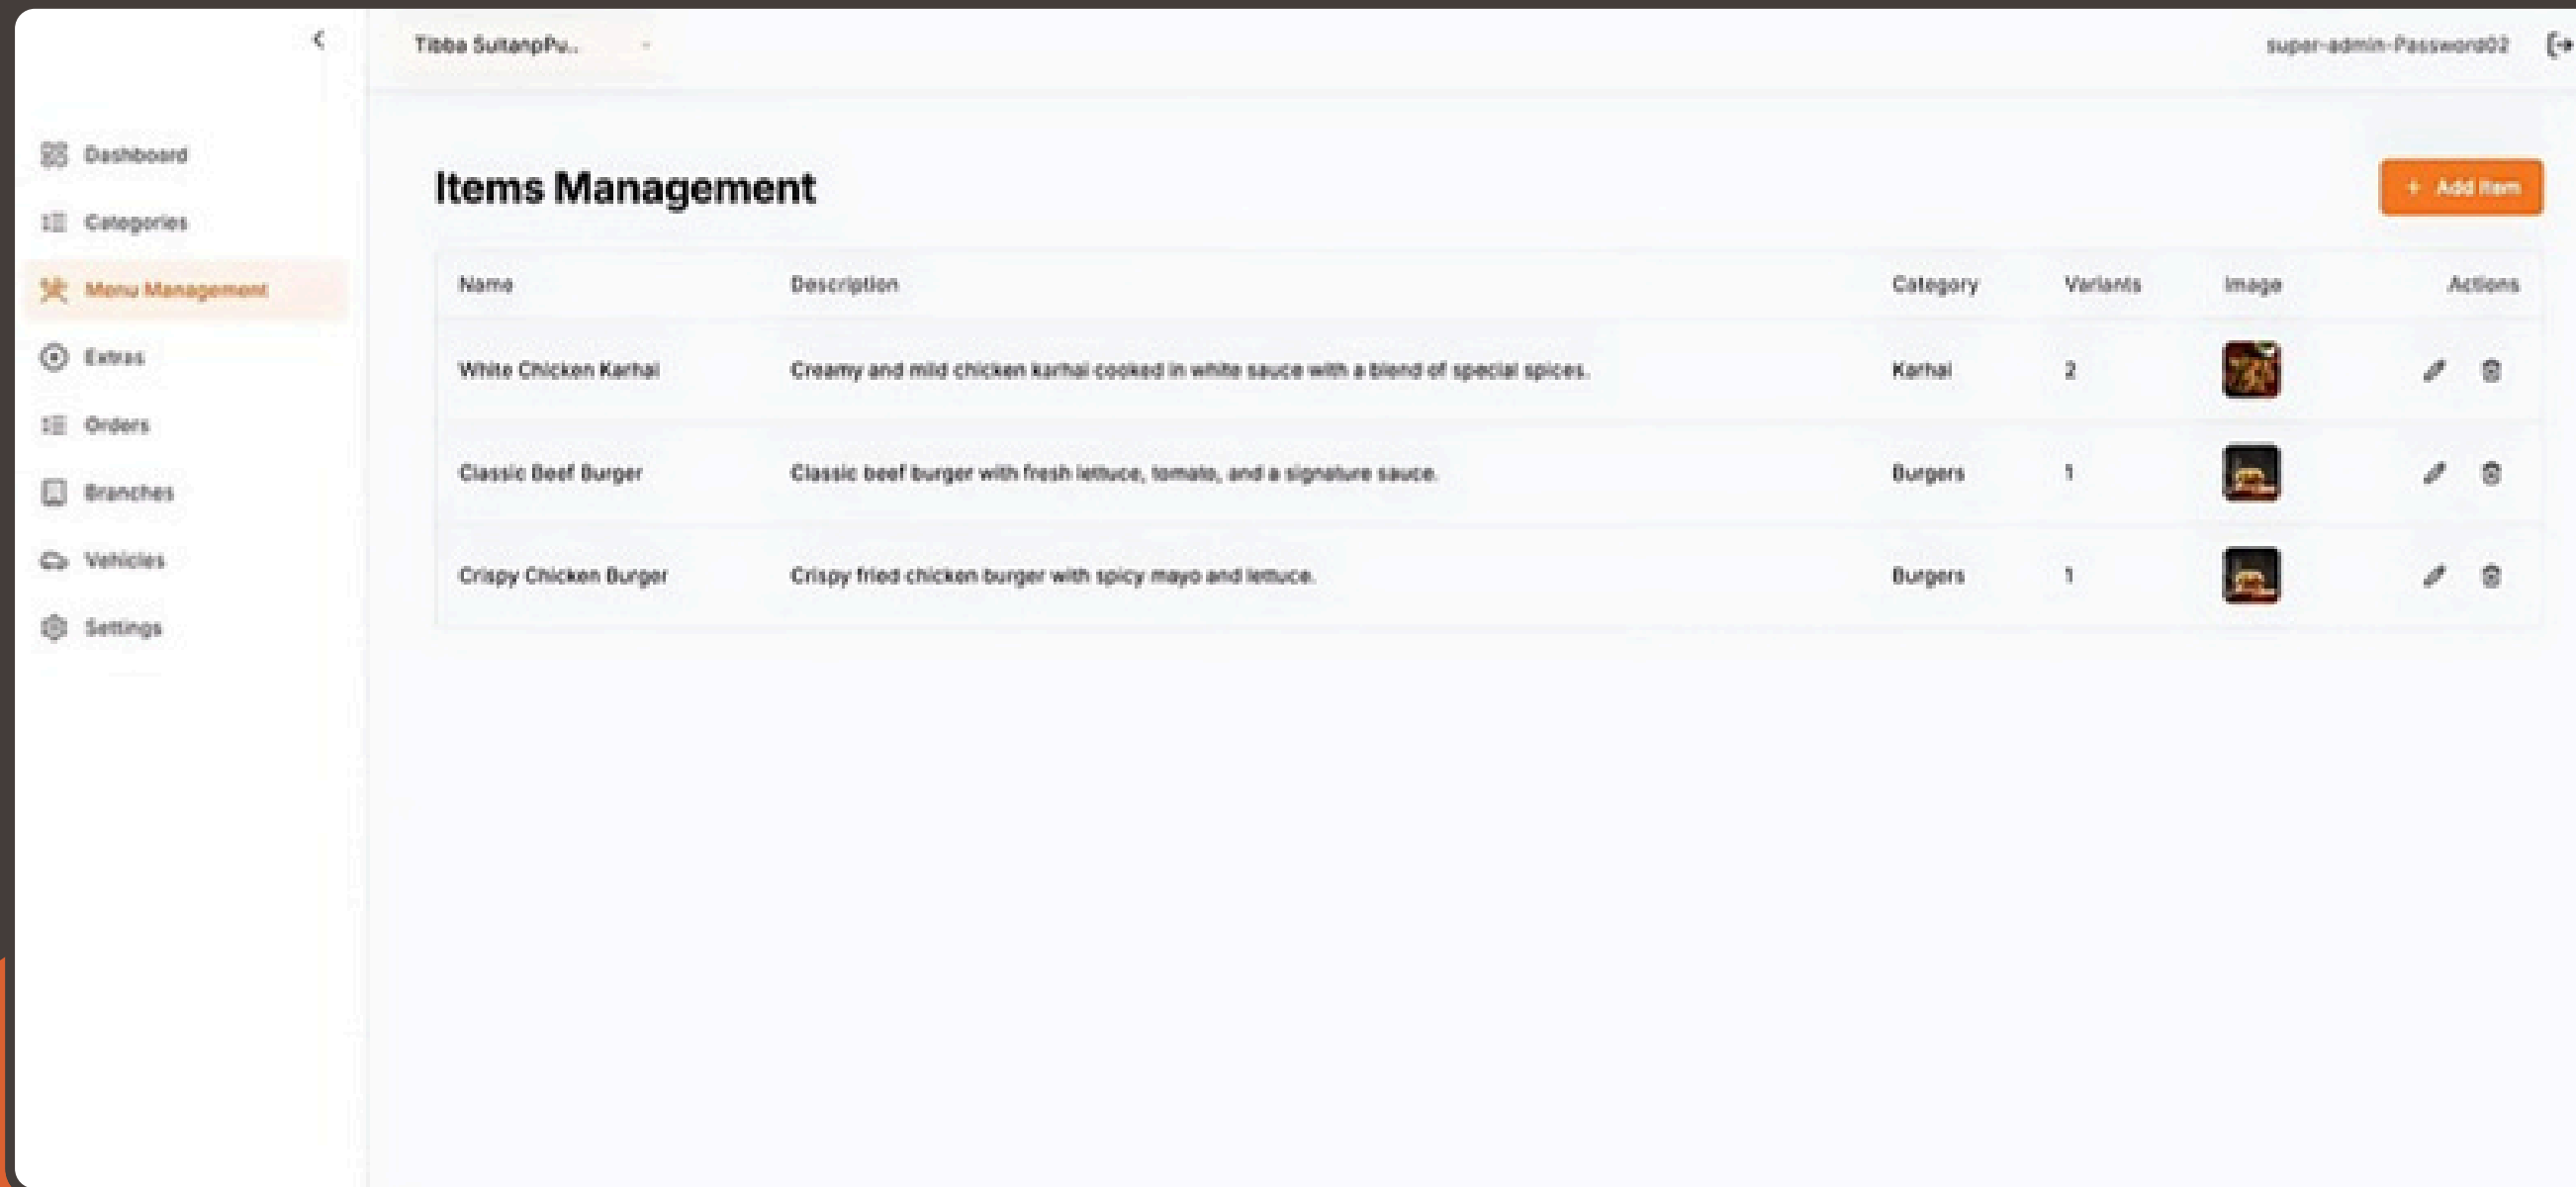

# Menu Management

Streamline your entire menu with our advanced management interface. Add new items, update prices, manage availability, and organize your offerings with professional-grade tools. Everything you need to keep your menu fresh and profitable