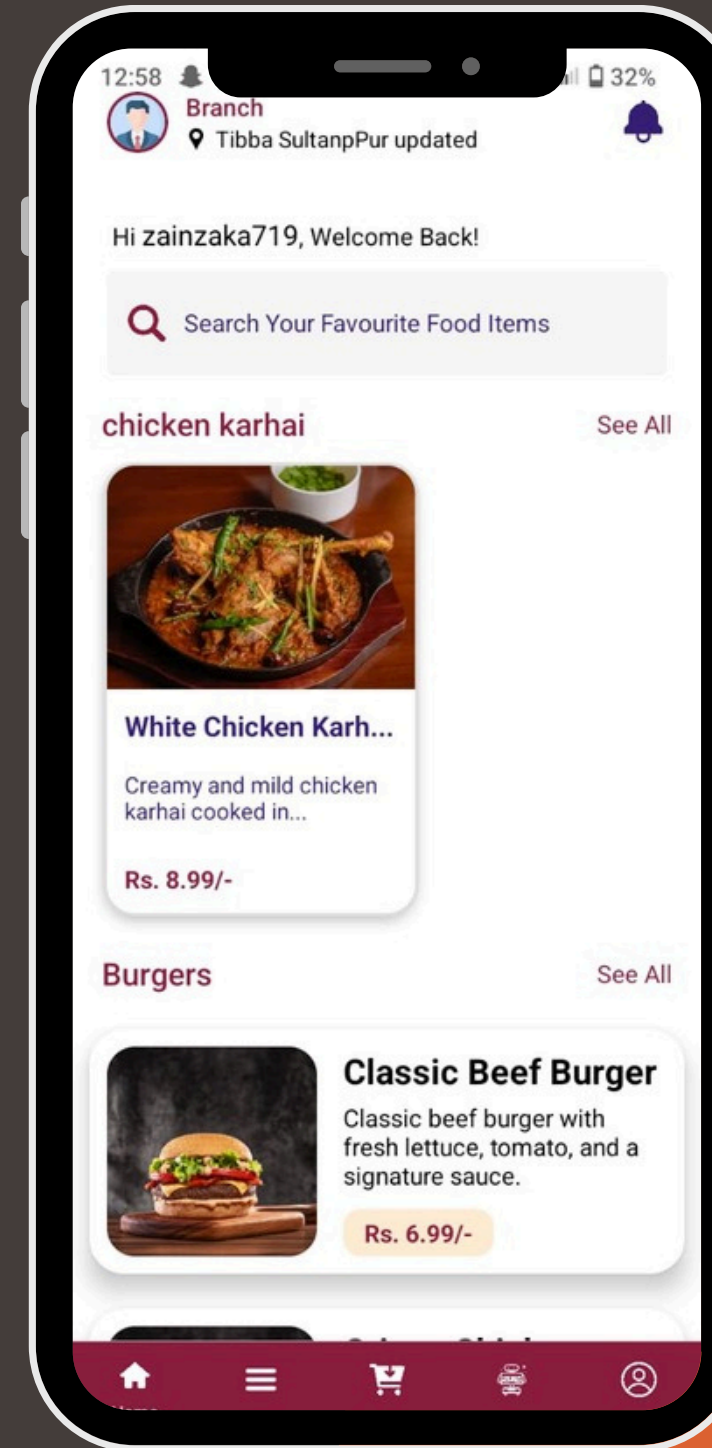

Home & Food Discovery

Experience our dynamic home screen featuring personalized deals and recommendations. Browse through beautifully presented food categories with smooth navigation.

Scan & Download Expo

Contact Us

✉ info@process.com.pk

☎ +92 340 7313709

🌐 www.process.com.pk

Light Mode

Dark Mode