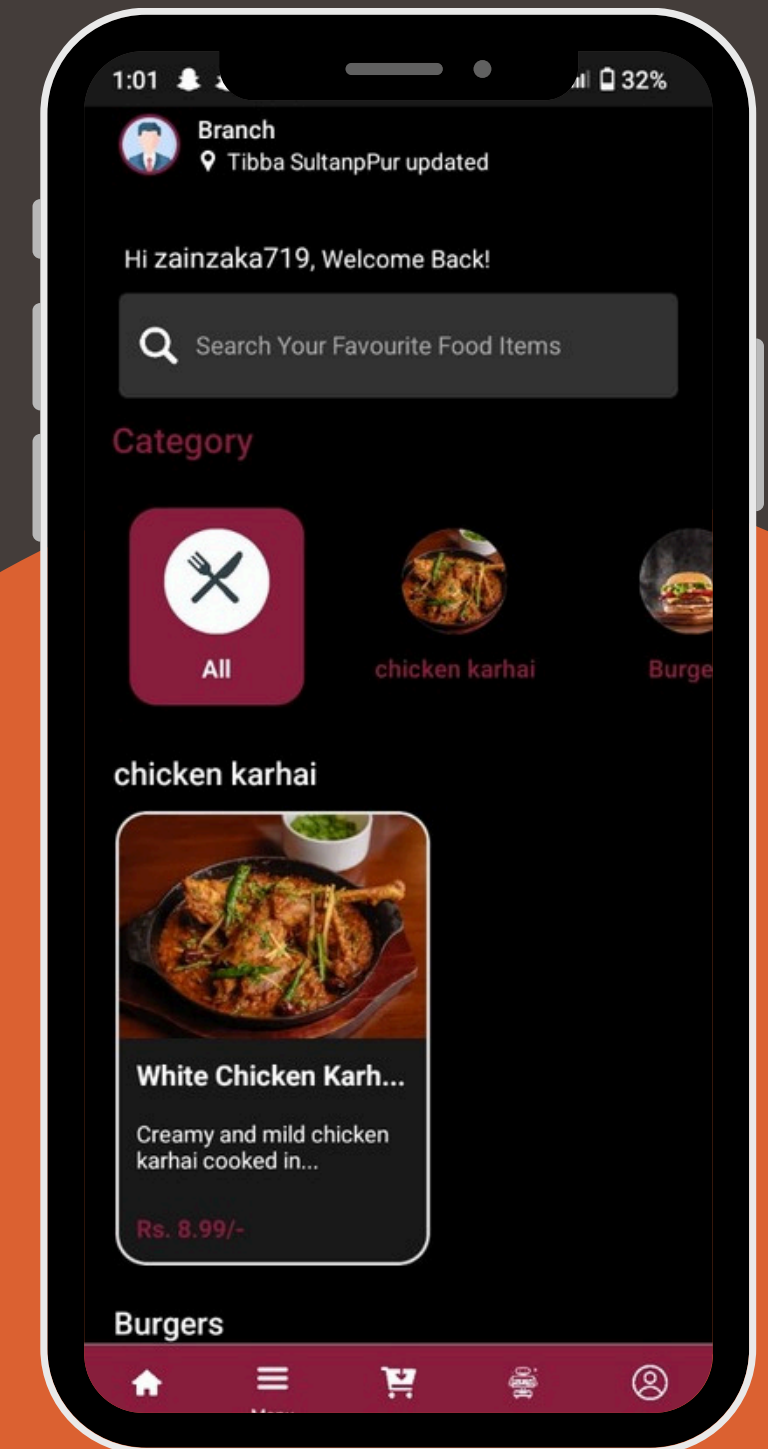

# Home & Food Discovery

Experience our dynamic home screen featuring personalized deals and recommendations. Browse through beautifully presented food categories with smooth navigation.

Scan & Download Expo

# Food Details & Cart

Explore every delicious detail with high-quality images, nutritional info, and customization options. Add extras, toppings, and special instructions, then watch items smoothly add to cart.