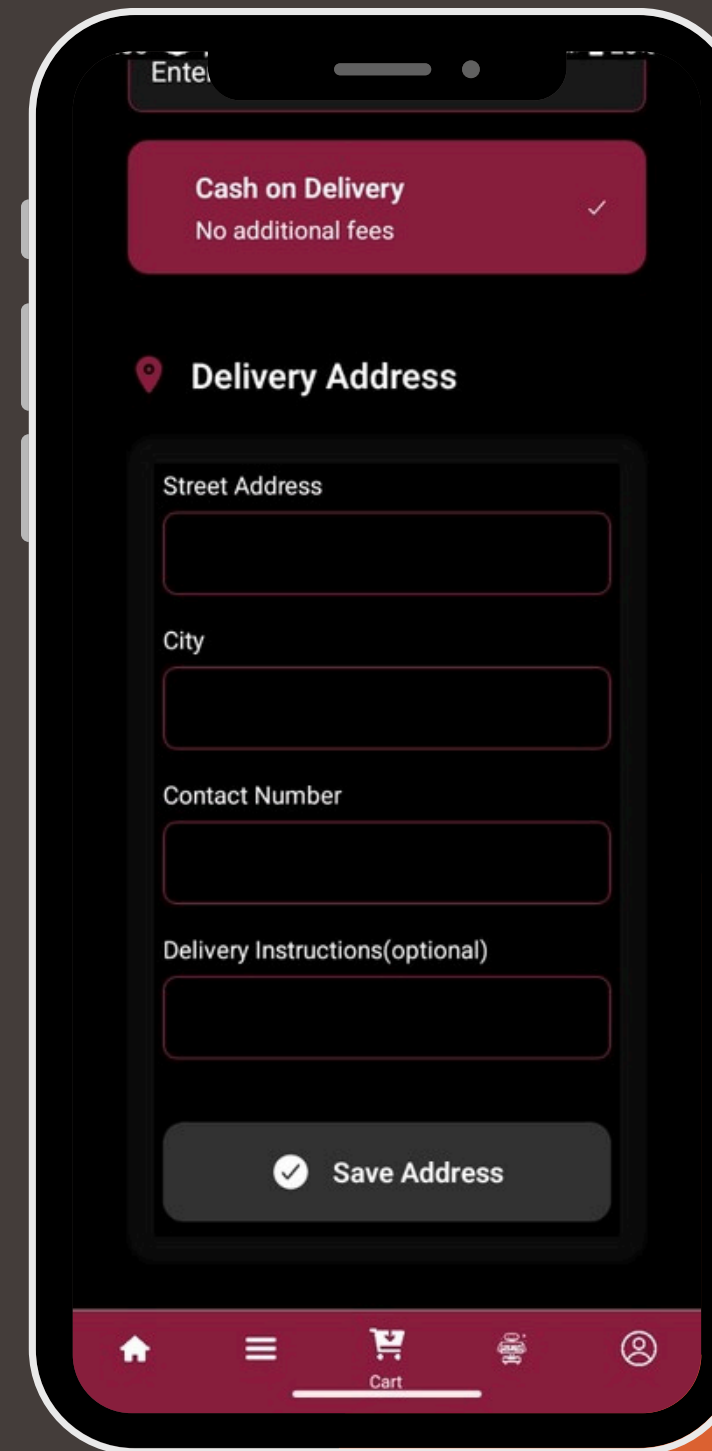

Delivery & Themes

Stunning UI that adapts to your preference with seamless light and dark mode switching. Complete delivery address management with location editing, multiple addresses, and delivery preferences. Modern design meets practical functionality.

Scan & Download Expo

Contact Us

info@process.com.pk

+92 340 7313709

www.process.com.pk

Dark Mode

Light Mode