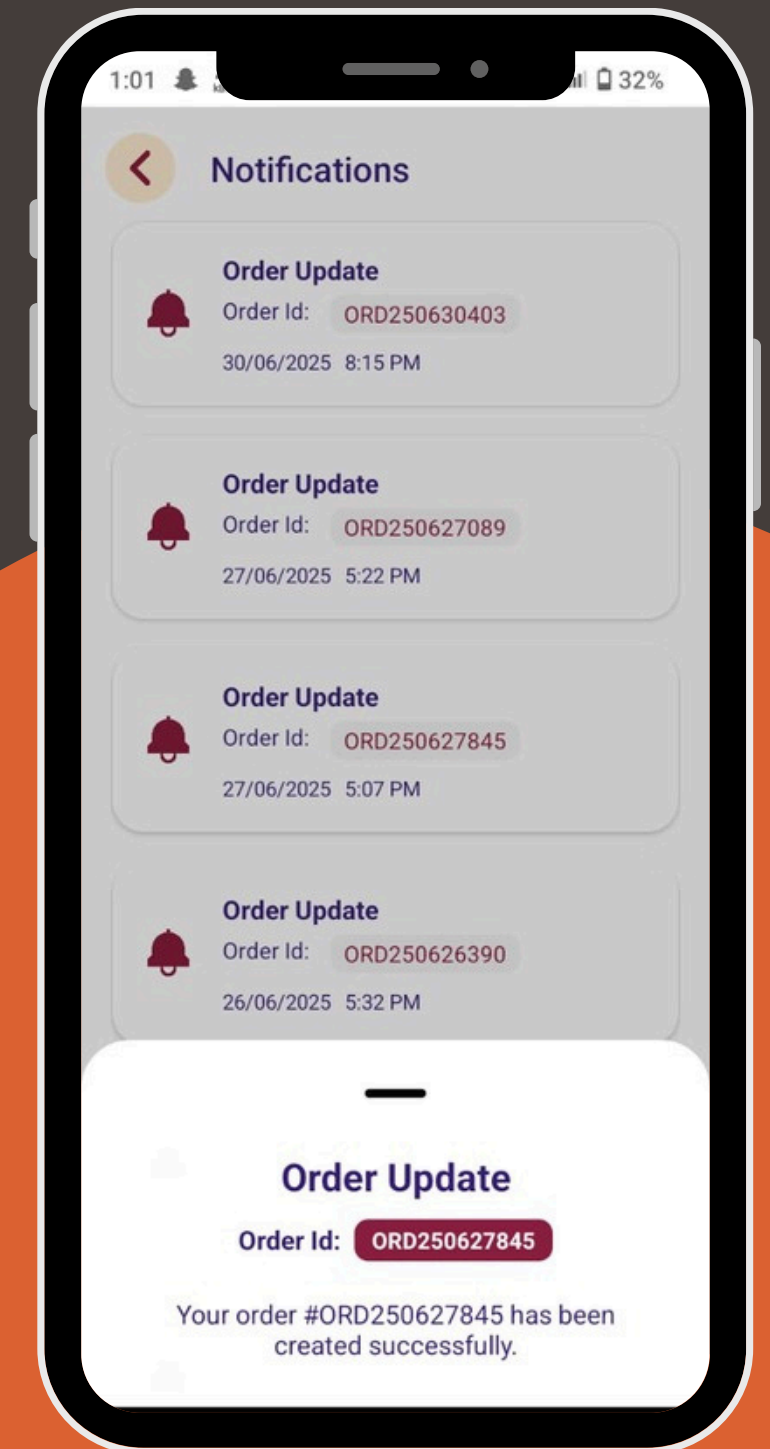

Order Management

Track your orders in real-time with live status updates from "Preparing" to "Delivered". Comprehensive order history with detailed views and review capabilities. Stay informed every step of the way with our intelligent order management system.

Scan & Download Expo

Contact Us

✉ info@process.com.pk

☎ +92 340 7313709

🌐 www.process.com.pk