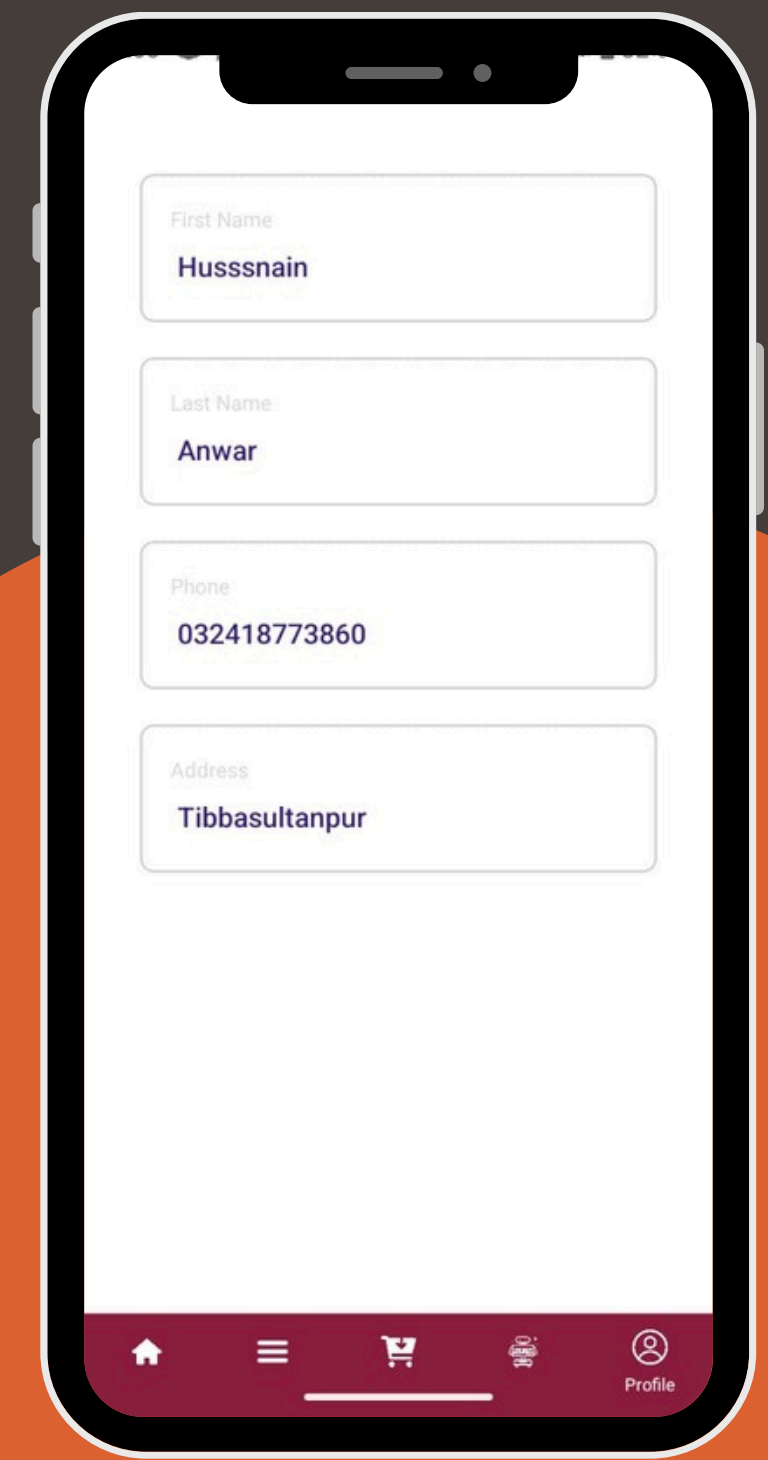

Profile Management

Comprehensive profile management with personal information editing, account preferences, and user details control.

Scan & Download Expo

Contact Us

info@process.com.pk

+92 340 7313709

www.process.com.pk