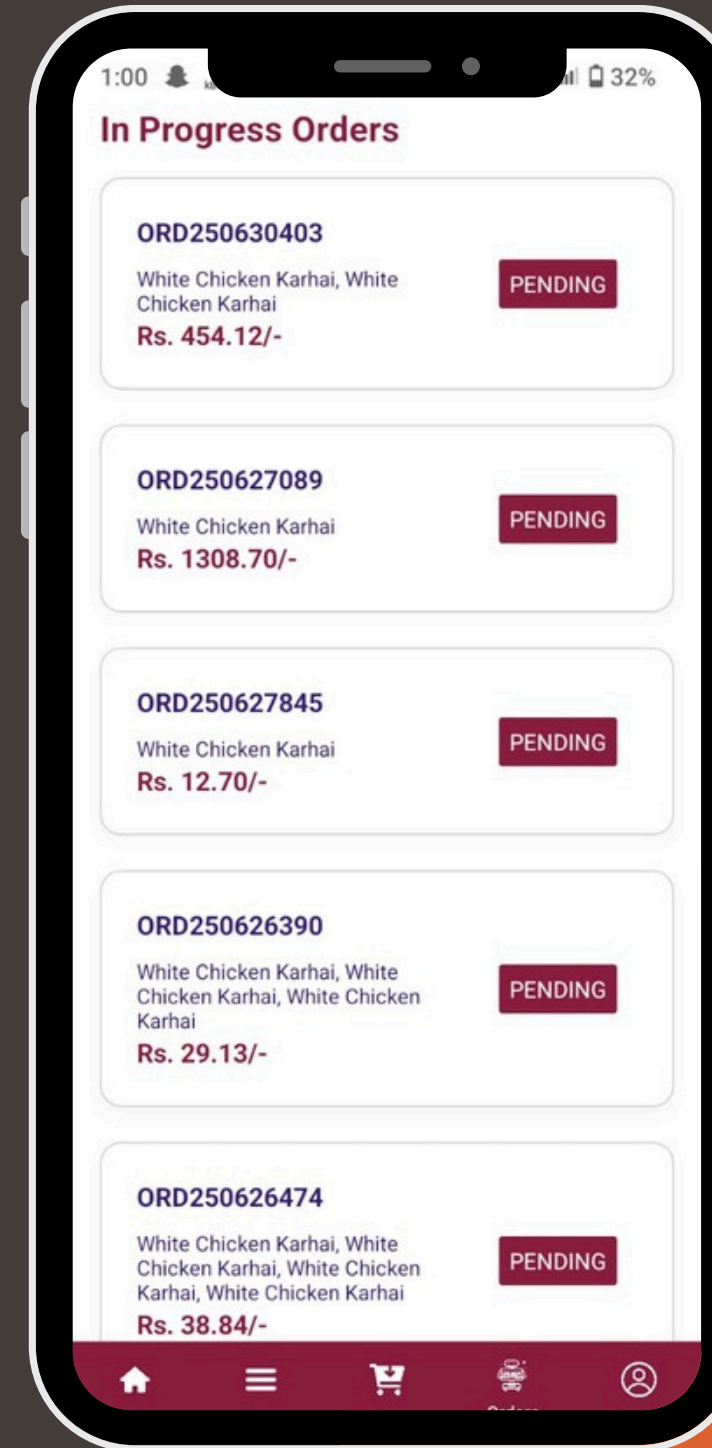

Order Management

Track your orders in real-time with live status updates from "Preparing" to "Delivered". Comprehensive order history with detailed views and review capabilities. Stay informed every step of the way with our intelligent order management system.

Scan & Download Expo

Contact Us

✉ info@process.com.pk

☎ +92 340 7313709

🌐 www.process.com.pk